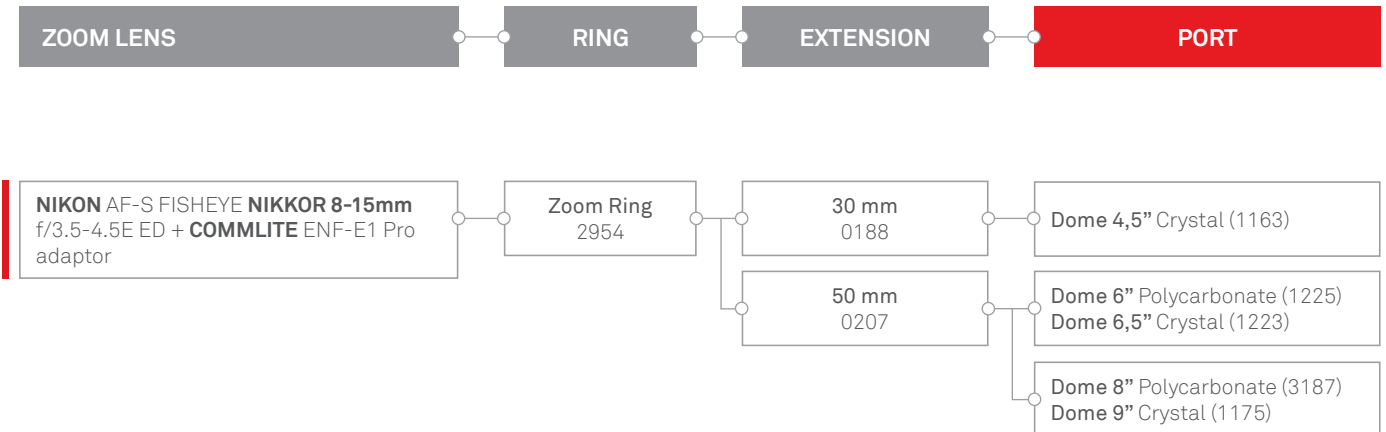

Port systems for *Nikon* for mirrorless **SONY**

BAYONET -B120

ISOTECNIC Srl

Via Milano, 177/B | Castelnuovo del Garda | 37014 | Verona | Italia | Partita IVA 04476140233 | Tel. +39 045.6450480

info@isotecnic.it | www.isotecnic.it

Follow us on [f](#) [i](#) [v](#)