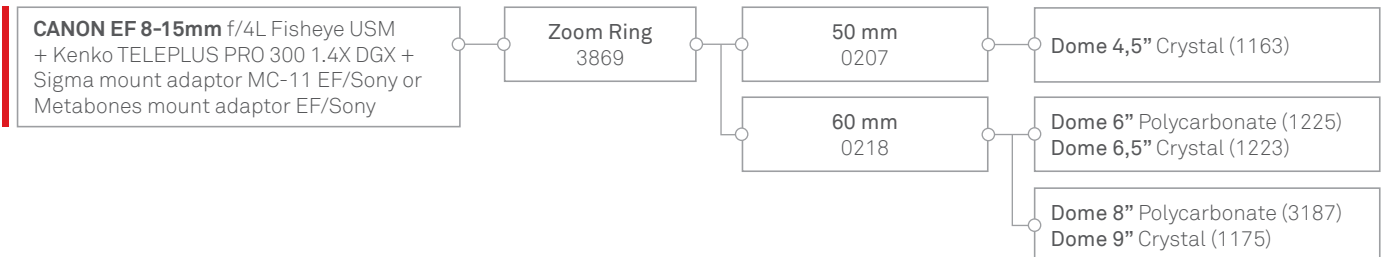

Port systems for **Canon** for mirrorless **SONY**

BAYONET -B120

ISOTECNIC Srl

Via Milano, 177/B | Castelnuovo del Garda | 37014 | Verona | Italia | Partita IVA 04476140233 | Tel. +39 045.6450480

info@isotecnic.it | www.isotecnic.it

Follow us on