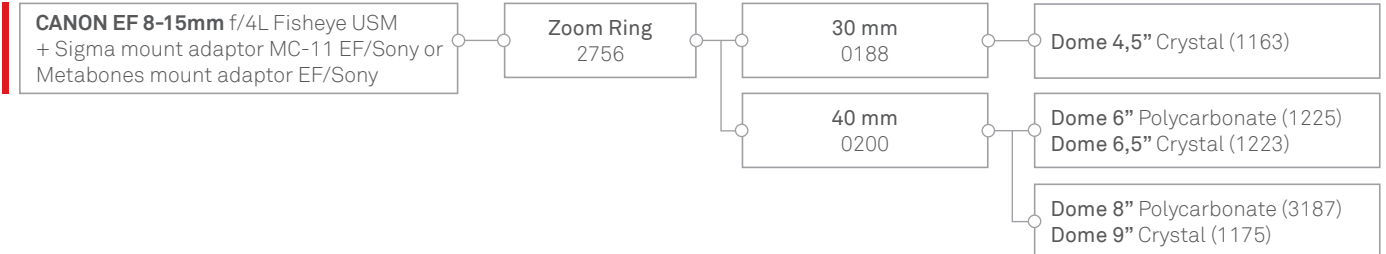

Port systems for **Canon** for mirrorless **SONY**

BAYONET -B120

ISOTECNIC Srl

Via Milano, 177/B | Castelnuovo del Garda | 37014 | Verona | Italia | Partita IVA 04476140233 | Tel. +39 045.6450480

info@isotecnic.it | www.isotecnic.it

Follow us on