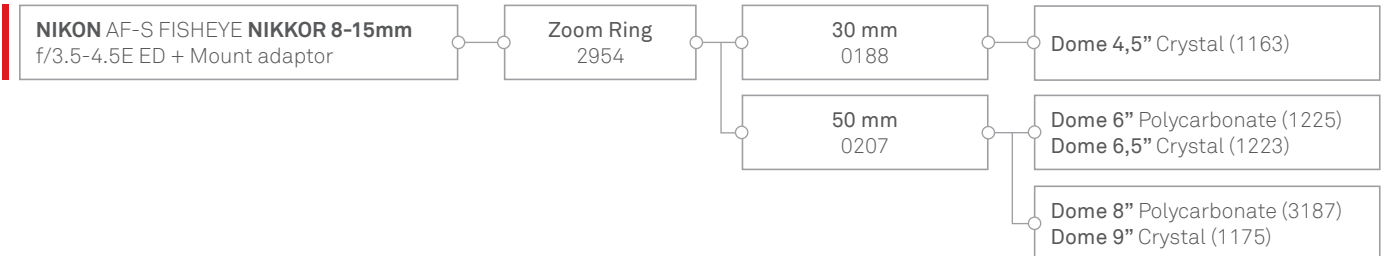

Port systems for **Nikon** for mirrorless **SONY**

BAYONET -B120

ISOTECNIC Srl

Via Milano, 177/B | Castelnuovo del Garda | 37014 | Verona | Italia | Partita IVA 04476140233 | Tel. +39 045.6450480

info@isotecnic.it | www.isotecnic.it

Follow us on