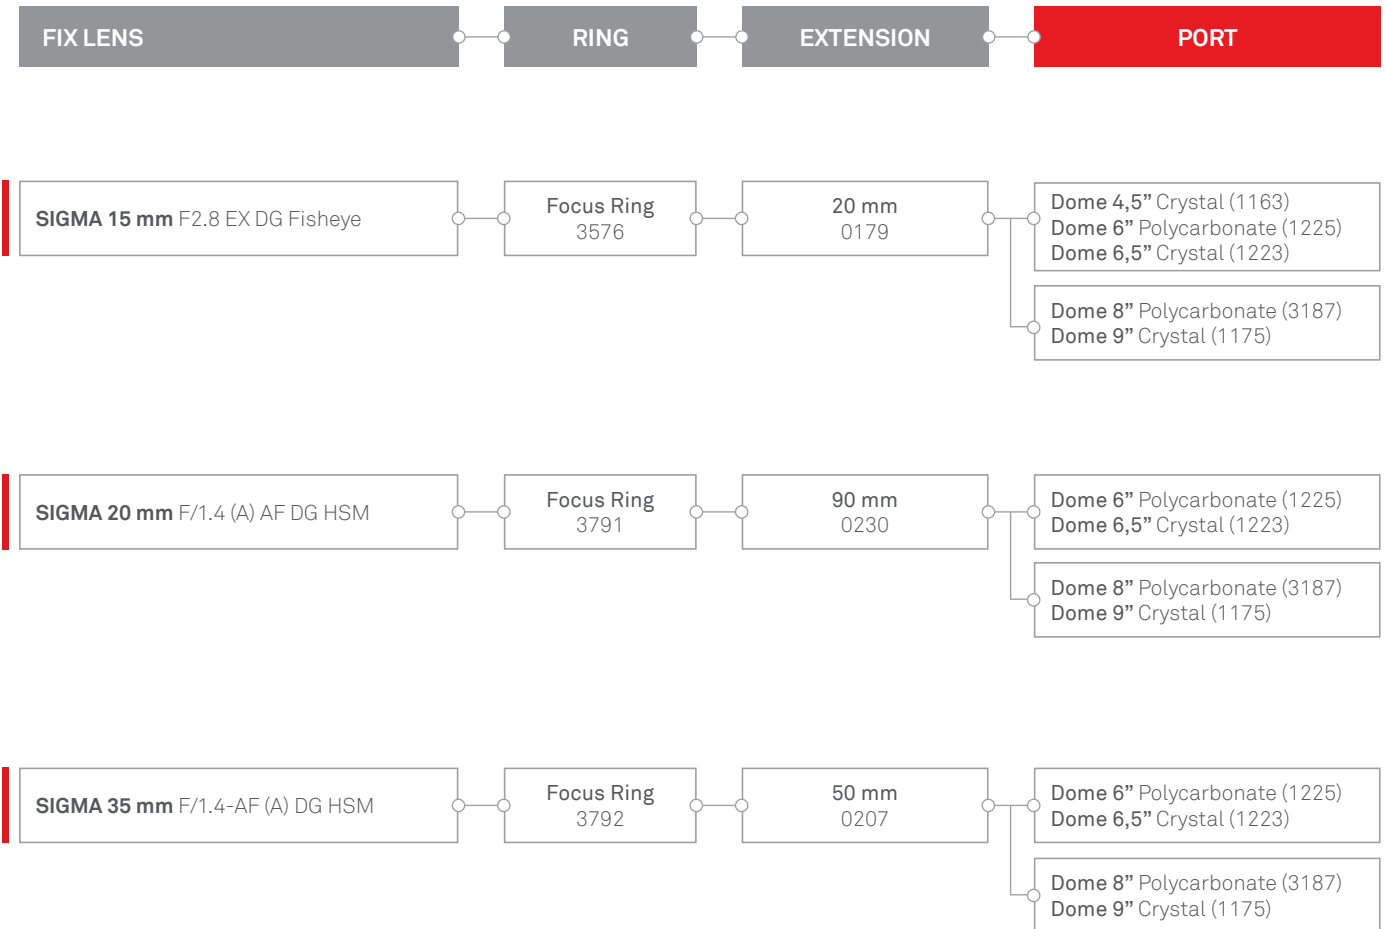

ISOTTA[®]

HOUSINGS and ACCESSORIES
for UNDERWATER PHOTOGRAPHY

PORT CHART

SIGMA

per mirrorless **Canon**

ISOTECNIC Srl

Via Milano, 177/B | Castelnuovo del Garda | 37014 | Verona | Italia | Partita IVA 04476140233 | Tel. +39 045.6450480

Port systems for SIGMA for mirrorless Canon

BAIONETTA -B120

ISOTECNIC Srl

Via Milano, 177/B | Castelnuovo del Garda | 37014 | Verona | Italia | Partita IVA 04476140233 | Tel. +39 045.6450480

info@isotecnic.it | www.isotecnic.it