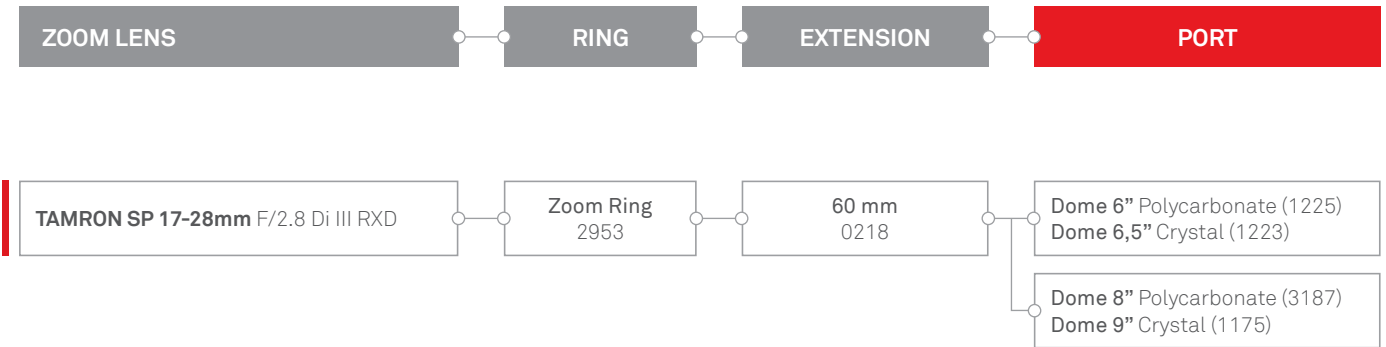

Port systems for **TAMRON** lenses for mirrorless **SONY**

BAIONETTA -B120

ISOTECNIC Srl

Via Milano, 177/B | Castelnuovo del Garda | 37014 | Verona | Italia | Partita IVA 04476140233 | Tel. +39 045.6450480

info@isotecnic.it | www.isotecnic.it

Follow us on [f](#) [i](#) [v](#)