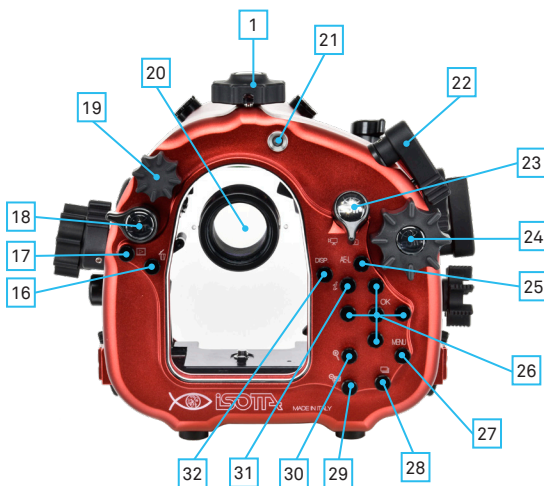

IDENTIFICATION OF THE PARTS: FOR NIKON Z7&Z6 HOUSING

1. Locking knob
2. Fiber optic connection
3. Hole M28x1
4. Hole M16x1
5. ZOOM gear
6. Port safety lever
7. Fn2 button lever
8. Lens release button

EN

9. (REC) Movie-record button lever
10. Shutter-release button lever
11. Sub-command dial
12. Fn1 button lever
13. On-Off lever
14. Exposure compensation button
15. ISO button

16. Delete button
17. Playback button
18. Monitor mode button lever
19. Mode dial
20. Viewfinder
21. Humidity sensor led
22. AF-ON button lever
23. Photo/movie selector
24. Main command dial
25. AE-L button
26. Multi-selector and Ok button
27. Menu button
28. Release mode button
29. Thumbnail Playback and focus point button
30. Zoom in button

31. *i* button
32. DISP button