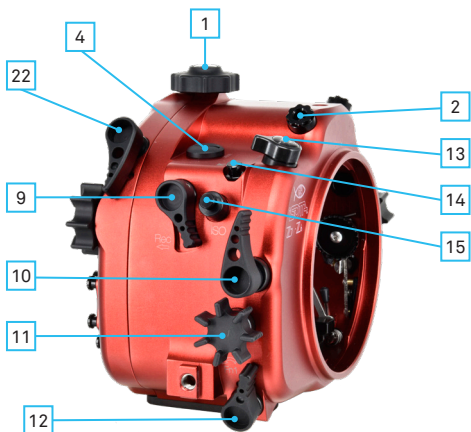

IDENTIFICATION OF THE PARTS: FOR NIKON Z7&Z6 HOUSING

1. Locking knob
2. Fiber optic connection
3. Hole M28x1
4. Hole M16x1
5. ZOOM gear
6. Port safety lever
7. Fn2 button lever
8. Lens release button

EN

9. (REC) Movie-record button lever
10. Shutter-release button lever
11. Sub-command dial
12. Fn1 button lever
13. On-Off lever
14. Exposure compensation button
15. ISO button

16. Delete button
17. Playback button
18. Monitor mode button lever
19. Mode dial
20. Viewfinder
21. Humidity sensor led
22. AF-ON button lever
23. Photo/movie selector
24. Main command dial
25. AE-L button
26. Multi-selector and Ok button
27. Menu button
28. Release mode button
29. Thumbnail Playback and focus point button
30. Zoom in button

31. *i* button
32. DISP button