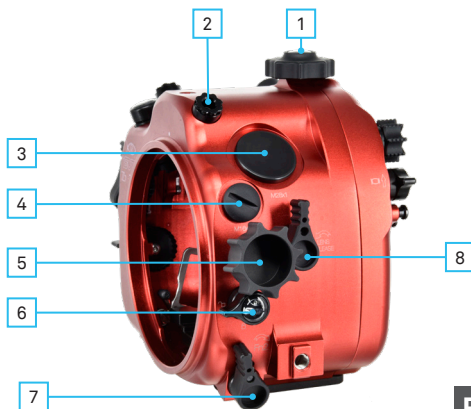

IDENTIFICATION OF THE PARTS: FOR NIKON Z7&Z6 HOUSING

1. Locking knob
2. Fiber optic connection
3. Hole M28x1
4. Hole M16x1
5. ZOOM gear
6. Port safety lever
7. Fn2 button lever
8. Lens release button

EN

9. (REC) Movie-record button lever
10. Shutter-release button lever
11. Sub-command dial
12. Fn1 button lever
13. On-Off lever
14. Exposure compensation button
15. ISO button

16. Delete button
17. Playback button
18. Monitor mode button lever
19. Mode dial
20. Viewfinder
21. Humidity sensor led
22. AF-ON button lever
23. Photo/movie selector
24. Main command dial
25. AE-L button
26. Multi-selector and Ok button
27. Menu button
28. Release mode button
29. Thumbnail Playback and focus point button
30. Zoom in button

31. *i* button
32. DISP button