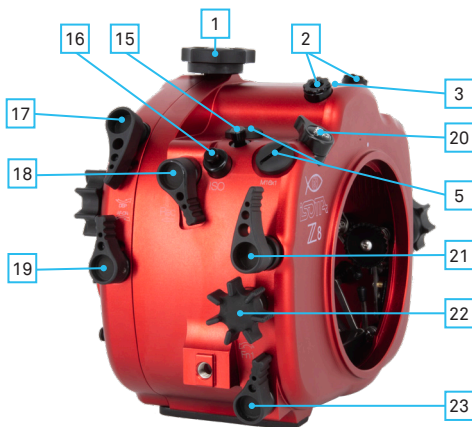

# IDENTIFICATION OF THE PARTS: FOR NIKON Z8 HOUSING

1. Locking knob
2. Fiber optic connection
3. Hole M8
4. Hole M24x1
5. Hole M16x1
6. Zoom knob
7. Port safety lever
8. Fn2 lever
9. Lens release lever
10. Focus-mode button

11. BKT button
12. WB button
13. MODE button
14. button

EN

15. button
16. ISO button
17. DISP. lever
18. Video-record button (REC)
19. AF-ON lever
20. Power switch lever (ON/OFF)
21. Shutter-release lever
22. Sub-command dial knob
23. Fn1 lever

24. Vacuum sensor led (if in use)
25. / (Fn3) button
26. Monitor mode lever
27. button
28. Viewfinder
29. Humidity sensor led
30. Photo/video selector lever
31. Main command dial knob
32. OK button
33. Multi-selector
34. button
35. MENU button
36. button
37. button

38. *i* button
39. Sub-selector button