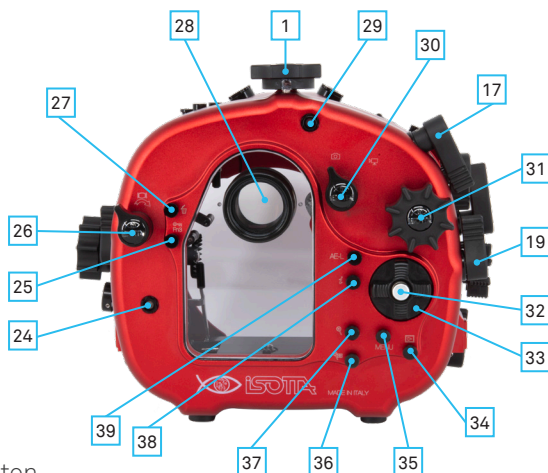

# IDENTIFICATION OF THE PARTS: FOR NIKON Z8 HOUSING

1. Locking knob
2. Fiber optic connection
3. Hole M8
4. Hole M24x1
5. Hole M16x1
6. Zoom knob
7. Port safety lever
8. Fn2 lever
9. Lens release lever
10. Focus-mode button

11. BKT button
12. WB button
13. MODE button
14. button

EN

15. button
16. ISO button
17. DISP. lever
18. Video-record button (REC)
19. AF-ON lever
20. Power switch lever (ON/OFF)
21. Shutter-release lever
22. Sub-command dial knob
23. Fn1 lever

24. Vacuum sensor led (if in use)
25. / (Fn3) button
26. Monitor mode lever
27. button
28. Viewfinder
29. Humidity sensor led
30. Photo/video selector lever
31. Main command dial knob
32. OK button
33. Multi-selector
34. button
35. MENU button
36. button
37. button

38. *i* button
39. Sub-selector button