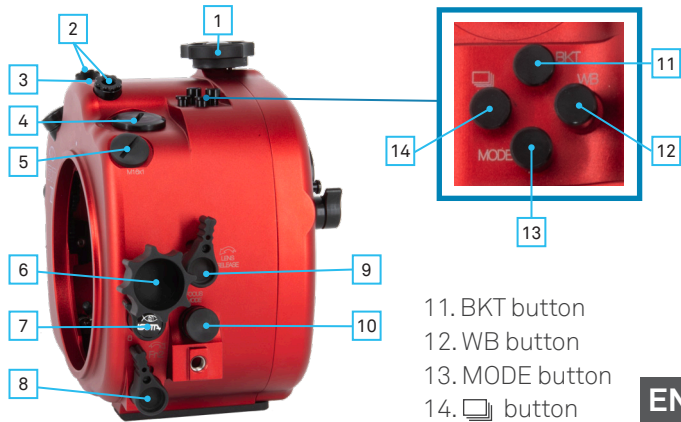

# IDENTIFICATION OF THE PARTS: FOR NIKON Z8 HOUSING

1. Locking knob
2. Fiber optic connection
3. Hole M8
4. Hole M24x1
5. Hole M16x1
6. Zoom knob
7. Port safety lever
8. Fn2 lever
9. Lens release lever
10. Focus-mode button

11. BKT button
12. WB button
13. MODE button
14. button

EN

15. button
16. ISO button
17. DISP. lever
18. Video-record button (REC)
19. AF-ON lever
20. Power switch lever (ON/OFF)
21. Shutter-release lever
22. Sub-command dial knob
23. Fn1 lever

24. Vacuum sensor led (if in use)
25. / (Fn3) button
26. Monitor mode lever
27. button
28. Viewfinder
29. Humidity sensor led
30. Photo/video selector lever
31. Main command dial knob
32. OK button
33. Multi-selector
34. button
35. MENU button
36. button
37. button

38. *i* button
39. Sub-selector button