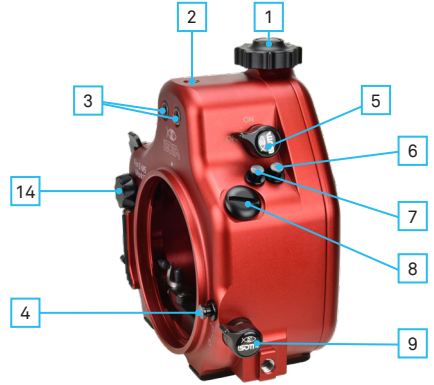

IDENTIFICATION OF THE PARTS: FOR OLYMPUS EM-5 MARK III HOUSING

1. Locking knob
2. Hole M8
3. Fiber optic connection
4. Lens release button
5. ON/OFF lever
6.  LV button
7.  (sequential shooting/self-timer) button
8. Hole M16x1
9. Port safety lever

EN

10. Mode dial lock button
11. REC - Movie button
12.  Exposure compensation button
13. Shutter lever
14. Front dial
15. Preview button

16. Viewfinder
17. Humidity sensor led
18. Mode dial
19. ISO button
20. Rear dial
21. Fn lever
22. INFO button
23.  Playback button
24. Arrow pad and OK button
25.  Erase button
26. MENU button
27. AEL/AFL/ button