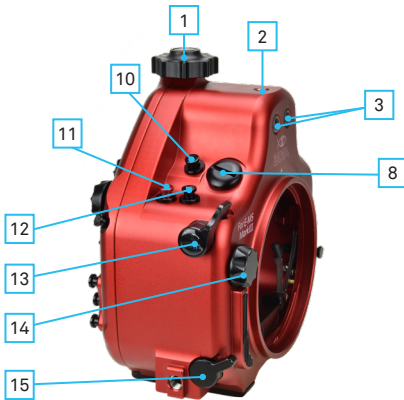

IDENTIFICATION OF THE PARTS: FOR OLYMPUS EM-5 MARK III HOUSING

1. Locking knob
2. Hole M8
3. Fiber optic connection
4. Lens release button
5. ON/OFF lever
6.  LV button
7.  (sequential shooting/self-timer) button
8. Hole M16x1
9. Port safety lever

EN

10. Mode dial lock button
11. REC - Movie button
12.  Exposure compensation button
13. Shutter lever
14. Front dial
15. Preview button

16. Viewfinder
17. Humidity sensor led
18. Mode dial
19. ISO button
20. Rear dial
21. Fn lever
22. INFO button
23.  Playback button
24. Arrow pad and OK button
25.  Erase button
26. MENU button
27. AEL/AFL/ button