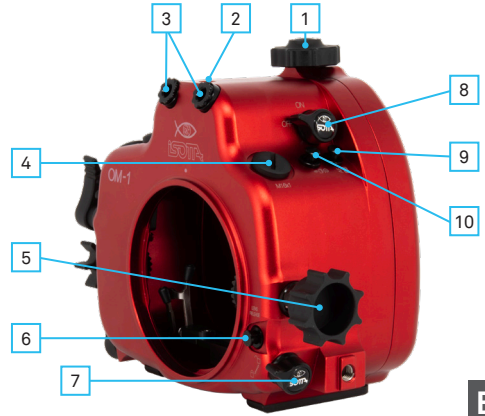

IDENTIFICATION OF THE PARTS: FOR OMSYSTEM OM-1 HOUSING

1. Locking knob
2. Hole M28x1
3. Fiber optic connection
4. Hole M16x1
5. ZOOM gear
6. Lens release button
7. Port safety lever
8. ON/OFF lever
9. AF/  button
10.  /  /  button

EN

11.  button
12. Mode dial lock button
13. AF-ON lever
14. REC - Movie lever
15. Shutter lever
16. Front dial
17. One-touch white balance lever

18. Viewfinder
19. ON/OFF  lever
20.  button
21. MENU button
22. Vacuum sensor led (if in use)
23. Humidity sensor led
24. Mode dial
25. Rear dial
26. Fn lever
27. ISO button
28. Arrow pad and OK button
29. INFO button
30.  button
31.  button
32. Multi selector button
33. AEL button