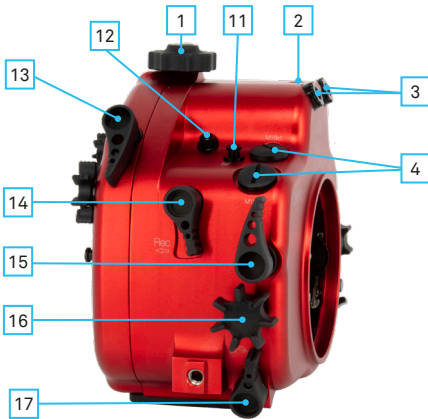

IDENTIFICATION OF THE PARTS: FOR OMSYSTEM OM-1 HOUSING

1. Locking knob
2. Hole M28x1
3. Fiber optic connection
4. Hole M16x1
5. ZOOM gear
6. Lens release button
7. Port safety lever
8. ON/OFF lever
9. AF/  button
10.  /  /  button

EN

11.  button
12. Mode dial lock button
13. AF-ON lever
14. REC - Movie lever
15. Shutter lever
16. Front dial
17. One-touch white balance lever

18. Viewfinder
19. ON/OFF  lever
20.  button
21. MENU button
22. Vacuum sensor led (if in use)
23. Humidity sensor led
24. Mode dial
25. Rear dial
26. Fn lever
27. ISO button
28. Arrow pad and OK button
29. INFO button
30.  button
31.  button
32. Multi selector button
33. AEL button