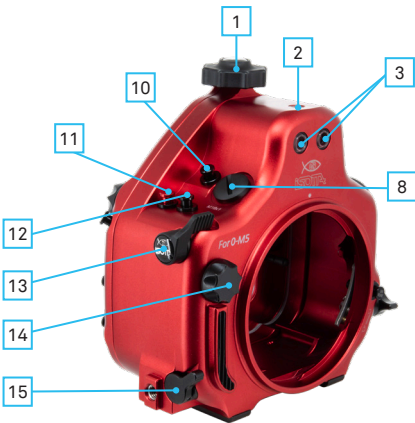

IDENTIFICATION OF THE PARTS: FOR OMSYSTEM OM-5 HOUSING

1. Locking knob
2. Hole M8
3. Fiber optic connection
4. Lens release button
5. ON/OFF lever
6.  LV button
7.  (sequential shooting/self-timer) button
8. Hole M16x1
9. Port safety lever

EN

10. Mode dial lock button
11. REC - Movie button
12.  Exposure compensation button
13. Shutter lever
14. Front dial
15. Preview button

16. Viewfinder
17. Humidity sensor led
18. Mode dial
19. ISO button
20. Rear dial
21. Fn lever
22. INFO button
23.  Playback button
24. Arrow pad and OK button
25.  Erase button
26. MENU button
27. AEL/AFL/ button