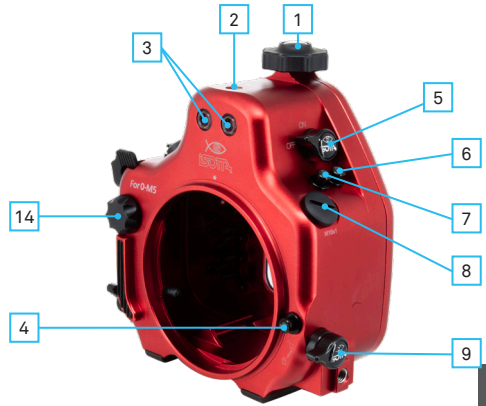

IDENTIFICATION OF THE PARTS: FOR OMSYSTEM OM-5 HOUSING

1. Locking knob
2. Hole M8
3. Fiber optic connection
4. Lens release button
5. ON/OFF lever
6.  LV button
7.  (sequential shooting/self-timer) button
8. Hole M16x1
9. Port safety lever

EN

10. Mode dial lock button
11. REC - Movie button
12.  Exposure compensation button
13. Shutter lever
14. Front dial
15. Preview button

16. Viewfinder
17. Humidity sensor led
18. Mode dial
19. ISO button
20. Rear dial
21. Fn lever
22. INFO button
23.  Playback button
24. Arrow pad and OK button
25.  Erase button
26. MENU button
27. AEL/AFL/ button