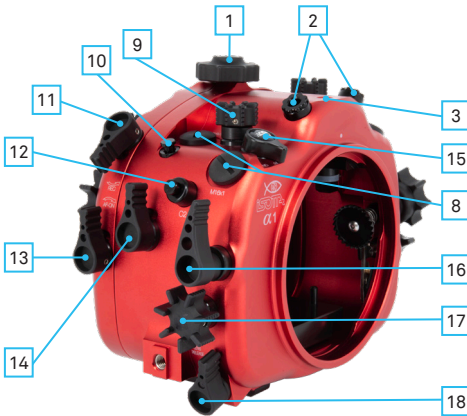

# IDENTIFICATION OF THE PARTS: FOR ALPHA 1 HOUSING

1. Locking knob
2. Fiber optic connection
3. Hole M8
4. Hole M28x1
5. Zoom gear
6. Port safety lever
7. Focus mode dial
8. Hole M16x1

EN

9. Mode dial
10. Exposure compensation dial lock button
11. REC - Movie lever
12. C2 button
13. AF-ON lever
14. C1 lever
15. ON/OFF switch
16. Shutter lever
17. Front dial
18. Lens release lever

19. Vacuum sensor led (if in use)
20. Menu button
21. C3 button
22. Drive mode dial
23. Viewfinder
24. Humidity sensor led
25. Rear dial
26. Exposure compensation dial
27. AEL button
28.  button
29. Multi-selector buttons
30. C4/  button
31. Control wheel buttons
32. Fn button