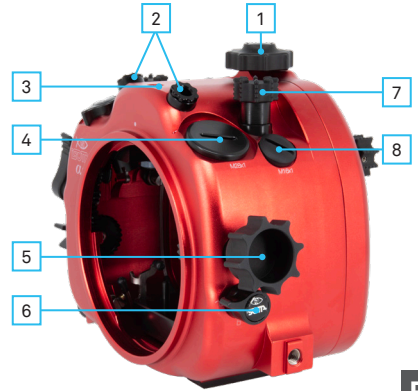

# IDENTIFICATION OF THE PARTS: FOR ALPHA 1 HOUSING

1. Locking knob
2. Fiber optic connection
3. Hole M8
4. Hole M28x1
5. Zoom gear
6. Port safety lever
7. Focus mode dial
8. Hole M16x1

EN

9. Mode dial
10. Exposure compensation dial lock button
11. REC - Movie lever
12. C2 button
13. AF-ON lever
14. C1 lever
15. ON/OFF switch
16. Shutter lever
17. Front dial
18. Lens release lever

19. Vacuum sensor led (if in use)
20. Menu button
21. C3 button
22. Drive mode dial
23. Viewfinder
24. Humidity sensor led
25. Rear dial
26. Exposure compensation dial
27. AEL button
28.  button
29. Multi-selector buttons
30. C4/  button
31. Control wheel buttons
32. Fn button