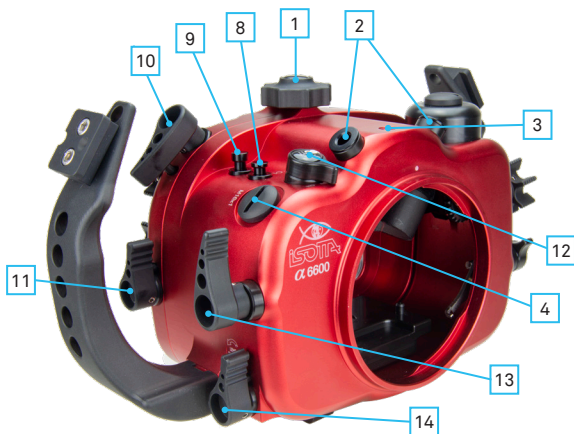

IDENTIFICATION OF THE PARTS: FOR ALPHA 6600 HOUSING

1. Locking knob
2. Fiber optic connection
3. Hole M8
4. Hole M16x1
5. Power bank position
6. Zoom gear
7. Port safety lever

EN

8. C1 button
9. C2 button
10. AF/MF/AEL/⊕ button
11. REC - MOVIE lever
12. ON/OFF switch
13. Shutter lever
14. Lens release lever

15. Viewfinder
16. Humidity sensor led
17. Mode dial
18. Control dial
19. Control wheel dial
20. Control wheel buttons
21. C4/⊗ button
22. ▶ button
23. Fn button
24. AF/MF/AEL switch lever
25. C3 button
26. MENU button