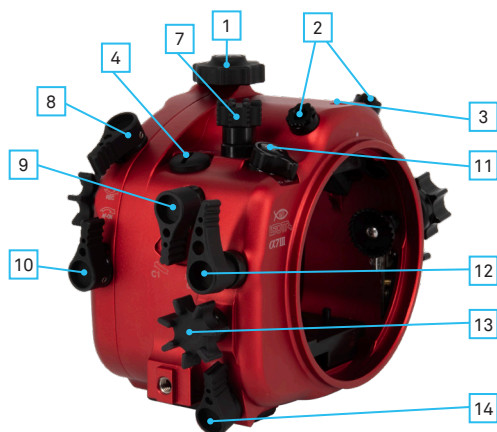

IDENTIFICATION OF THE PARTS: FOR ALPHA 7 III HOUSING

1. Locking knob
2. Fiber optic connection
3. Hole M8
4. Hole M16x1
5. Zoom gear
6. Port safety lever

EN

7. Mode dial
8. REC - MOVIE lever
9. C1 - C2 lever
10. AF-ON lever
11. ON/OFF switch
12. Shutter lever
13. Front dial
14. Lens release lever

15. C3 button
16. Menu button
17. Viewfinder
18. Humidity sensor led
19. Exposure compensation dial
20. Rear dial
21. AEL button
22. Multi-selector buttons
23. C4/  button
24. Control wheel buttons
25.  button
26. Fn button