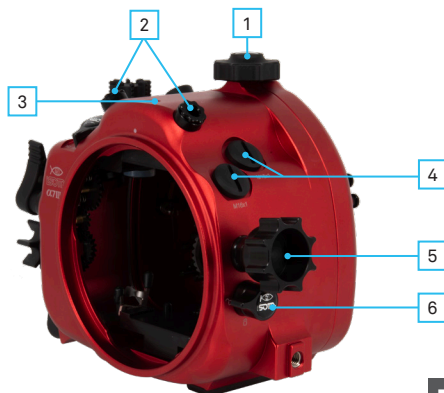

IDENTIFICATION OF THE PARTS: FOR ALPHA 7 III HOUSING

1. Locking knob
2. Fiber optic connection
3. Hole M8
4. Hole M16x1
5. Zoom gear
6. Port safety lever

EN

7. Mode dial
8. REC - MOVIE lever
9. C1 - C2 lever
10. AF-ON lever
11. ON/OFF switch
12. Shutter lever
13. Front dial
14. Lens release lever

15. C3 button
16. Menu button
17. Viewfinder
18. Humidity sensor led
19. Exposure compensation dial
20. Rear dial
21. AEL button
22. Multi-selector buttons
23. C4/  button
24. Control wheel buttons
25.  button
26. Fn button