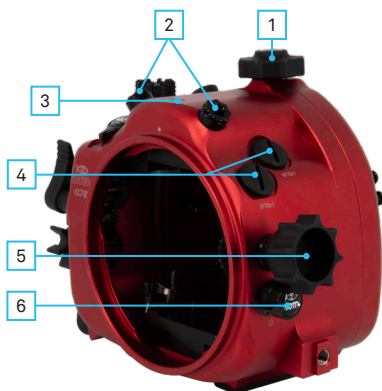

IDENTIFICATION OF THE PARTS: FOR ALPHA 7R III HOUSING

1. Locking knob
2. Fiber optic connection
3. Hole M8
4. Hole M16x1
5. Zoom gear
6. Port safety lever

EN

7. Mode dial
8. REC - MOVIE lever
9. C1 - C2 lever
10. AF-ON lever
11. ON/OFF switch
12. Shutter lever
13. Front dial
14. Lens release lever

15. C3 button
16. Menu button
17. Viewfinder
18. Humidity sensor led
19. Exposure compensation dial
20. Rear dial
21. AEL button
22. Multi-selector buttons
23. C4/  button
24. Control wheel buttons
25.  button
26. Fn button