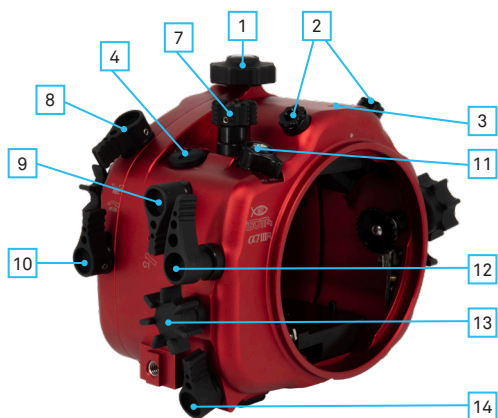

IDENTIFICATION OF THE PARTS: FOR ALPHA 7R III HOUSING

1. Locking knob
2. Fiber optic connection
3. Hole M8
4. Hole M16x1
5. Zoom gear
6. Port safety lever

EN

7. Mode dial
8. REC - MOVIE lever
9. C1 - C2 lever
10. AF-ON lever
11. ON/OFF switch
12. Shutter lever
13. Front dial
14. Lens release lever

15. C3 button
16. Menu button
17. Viewfinder
18. Humidity sensor led
19. Exposure compensation dial
20. Rear dial
21. AEL button
22. Multi-selector buttons
23. C4/  button
24. Control wheel buttons
25.  button
26. Fn button