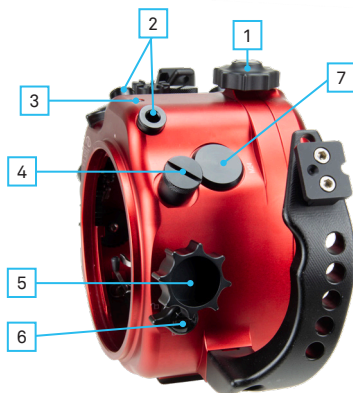

IDENTIFICATION OF THE PARTS: FOR ALPHA 7R IV HOUSING

1. Locking knob
2. Fiber optic connection
3. Hole M8
4. Hole M16x1
5. Zoom gear
6. Port safety lever
7. Hole M24x1

EN

8. Mode dial
9. Exposure compensation dial lock button
10. ON/OFF switch
11. C1 button
12. C2 button
13. Shutter lever
14. Front dial
15. Lens release lever

16. C3 button
17. Menu button
18. Viewfinder
19. Humidity sensor led
20. Exposure compensation dial
21. REC - MOVIE lever
22. Rear dial
23. AF-ON button
24. AEL button
25.  button
26. Multi-selector buttons
27. C4/  button
28. Control wheel buttons
29. Fn button