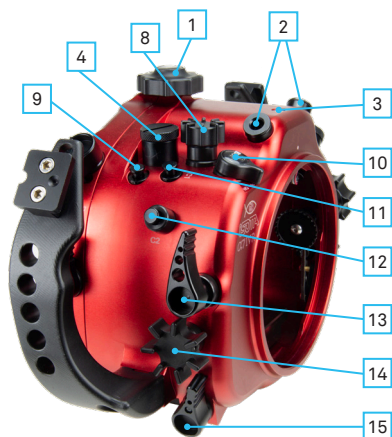

IDENTIFICATION OF THE PARTS: FOR ALPHA 7R IV HOUSING

1. Locking knob
2. Fiber optic connection
3. Hole M8
4. Hole M16x1
5. Zoom gear
6. Port safety lever
7. Hole M24x1

EN

8. Mode dial
9. Exposure compensation dial lock button
10. ON/OFF switch
11. C1 button
12. C2 button
13. Shutter lever
14. Front dial
15. Lens release lever

16. C3 button
17. Menu button
18. Viewfinder
19. Humidity sensor led
20. Exposure compensation dial
21. REC - MOVIE lever
22. Rear dial
23. AF-ON button
24. AEL button
25.  button
26. Multi-selector buttons
27. C4/  button
28. Control wheel buttons
29. Fn button