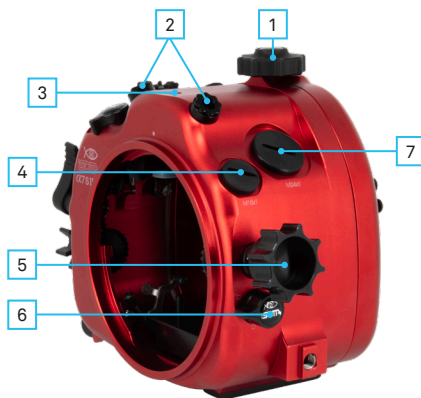

IDENTIFICATION OF THE PARTS: FOR ALPHA 7S III HOUSING

1. Locking knob
2. Fiber optic connection
3. Hole M8
4. Hole M16x1
5. Zoom gear
6. Port safety lever
7. Hole M24x1

EN

8. Mode dial
9. Exposure compensation dial lock button
10. C1 lever
11. C2 button
12. AF-ON lever
13. REC - MOVIE lever
14. ON/OFF switch
15. Shutter lever
16. Front dial
17. Lens release lever

18. C3 button
19. Menu button
20. Viewfinder
21. Humidity sensor led
22. Exposure compensation dial
23. Rear dial
24. AEL button
25.  button
26. Multi-selector buttons
27. C4/  button
28. Control wheel buttons
29. Fn button