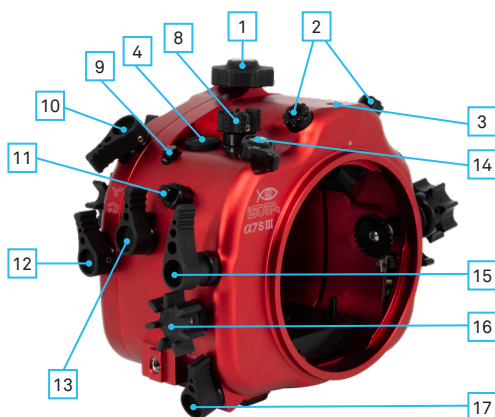

IDENTIFICATION OF THE PARTS: FOR ALPHA 7S III HOUSING

1. Locking knob
2. Fiber optic connection
3. Hole M8
4. Hole M16x1
5. Zoom gear
6. Port safety lever
7. Hole M24x1

EN

8. Mode dial
9. Exposure compensation dial lock button
10. C1 lever
11. C2 button
12. AF-ON lever
13. REC - MOVIE lever
14. ON/OFF switch
15. Shutter lever
16. Front dial
17. Lens release lever

18. C3 button
19. Menu button
20. Viewfinder
21. Humidity sensor led
22. Exposure compensation dial
23. Rear dial
24. AEL button
25.  button
26. Multi-selector buttons
27. C4/  button
28. Control wheel buttons
29. Fn button